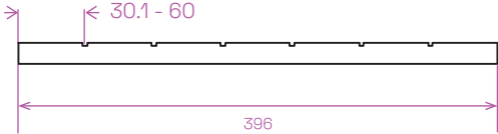

LAMEL PRIME 1 technický náčrt

LAMEL PRIME 1 prierez

LAMEL PRIME 1 detail

S

M

L

> 60.1

396