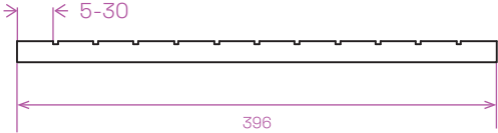

LAMEL PRIME 1 technický náčrt

LAMEL PRIME 1 prierez

LAMEL PRIME 1 detail

S

M

L

> 60.1

396