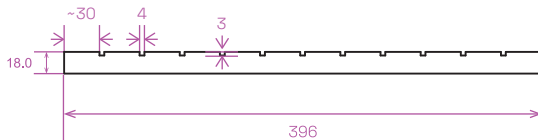

LAMEL PRIME 1 technický náčrt

LAMEL PRIME 1 prierez

LAMEL PRIME 1 detail

S

M

L

> 60.1

396